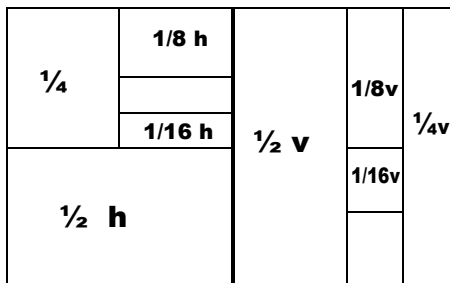

To view all past issues, visit:
Washtenawjewishnews.org

All prices are for color except for the *Black and White Small Ad (1/16 pg.)*

Ad Size	Picas	Inches	1-3	4-7	8-10
full page	59 x 78	9 13/16 x 12 3/4	\$929	\$842	\$769
3/4 pg. vertical	44 x 78	7 5/16 x 12 3/4	\$734	\$667	\$597
3/4 pg. horizontal	59 x 58	9 13/16 x 9 5/8	\$734	\$667	\$597
1/2 pg. vertical	29 x 78	4 13/16 x 12 3/4	\$527	\$480	\$436
1/2 pg. horizontal	59 x 38	9 13/16 x 6 3/8	\$527	\$480	\$436
1/4 page	29 x 38 1/2	4 13/16 x 6 3/8	\$384	\$323	\$300
1/4 pg. vertical	14 x 78	2 5/16 x 12 3/4	\$384	\$323	\$300
1/8 + 1/16 pg. cube	29 x 28 1/2	4 13/16 x 4 11/16	\$313	\$274	\$252
1/8 pg. vertical	14 x 38 1/2	2 5/16 x 6 3/8	\$246	\$221	\$203
1/8 pg. horizontal	29 x 19	4 13/16 x 3 1/8	\$246	\$221	\$203
1/16 pg. vertical	14 x 19	2 5/16 x 3 1/8	\$137	\$131	\$121
1/16 pg. horizontal	29 x 9	4 13/16 x 1 1/2	\$137	\$131	\$121
B &W 1/16 pg. vertical	14 x 19	2 5/16 x 3 1/8	\$99	\$94	\$83
B &W 1/16 pg. horizontal	29 x 9	4 13/16 x 1 1/2	\$99	\$94	\$83
Guaranteed Placement Add 10%					
10% discount for all prepaid ads for 4 issues or more					
Monthly advertising deadline		Reservation 15th		Ad copy 18th	
Our excellent graphic designer, Dennis Platte, can provide quotes for help with ad creation, changes, or work on photos.					